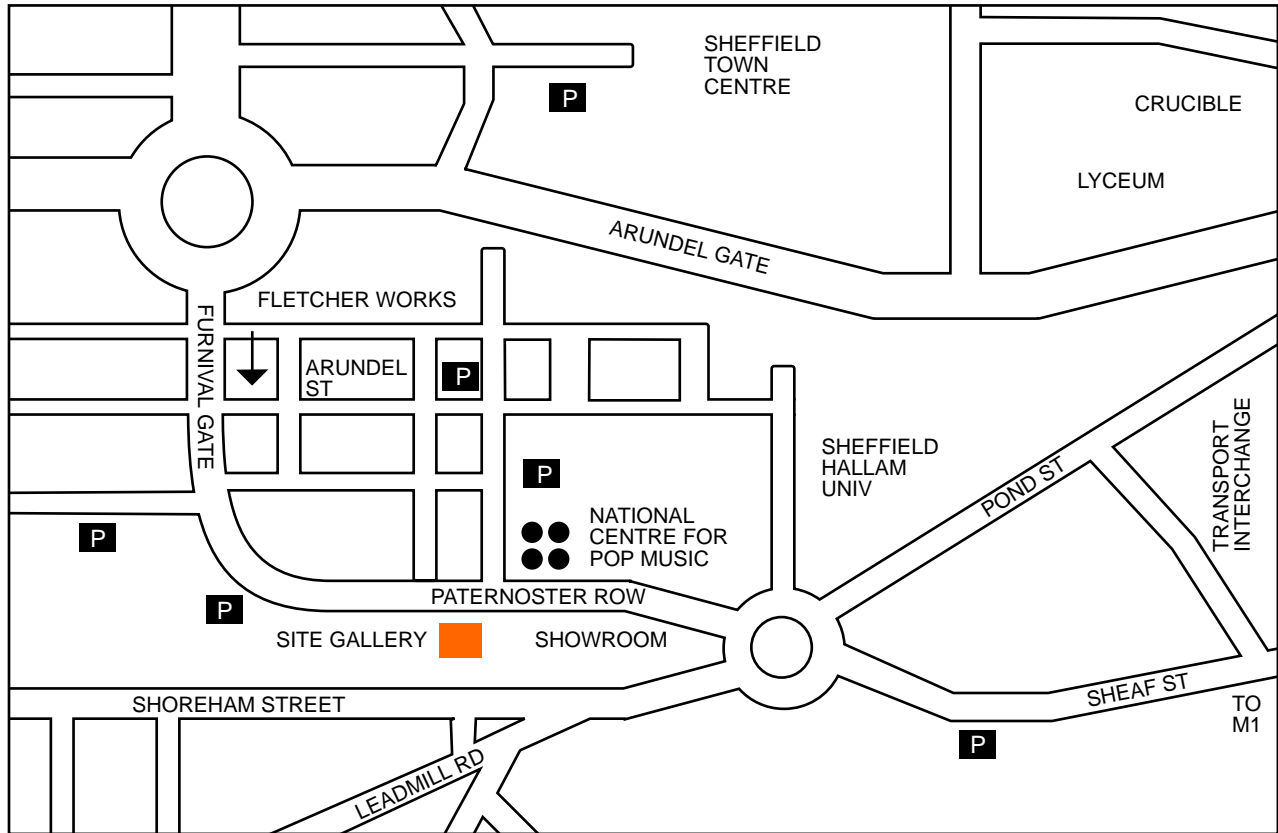

Directions to Sort Of...Films

Sort Of...Films Ltd.
Site Gallery
1 Brown Street
Sheffield
S1 2BS

www.sortoffilms.co.uk
Email: info@sortoffilms.co.uk

Tel: 0114 276 2400
Fax: 0114 281 2078

The Site Gallery is open Tues-Fri 11am-6pm and Sat 11am-5:30pm. If you arrive outside of these hours, please telephone the office so that we can open the door for you. If you do not have a mobile phone, a payphone is available at the end of the street. We recommend that you book appointments in advance.